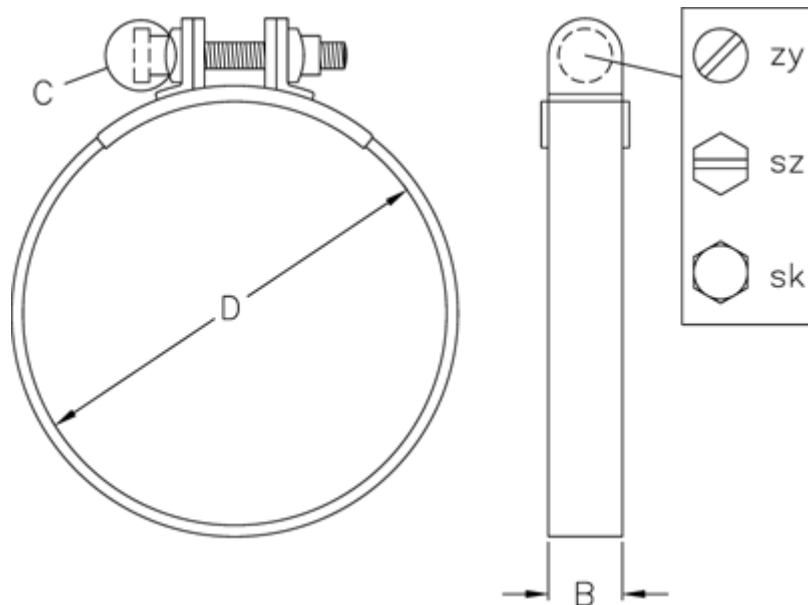

# Data Sheet

Article number: 021200700012

Description: Sealing Clamp S 12 W5

## Measures

C (screw type) = ZY

Diameter D = 12

Width B = 9